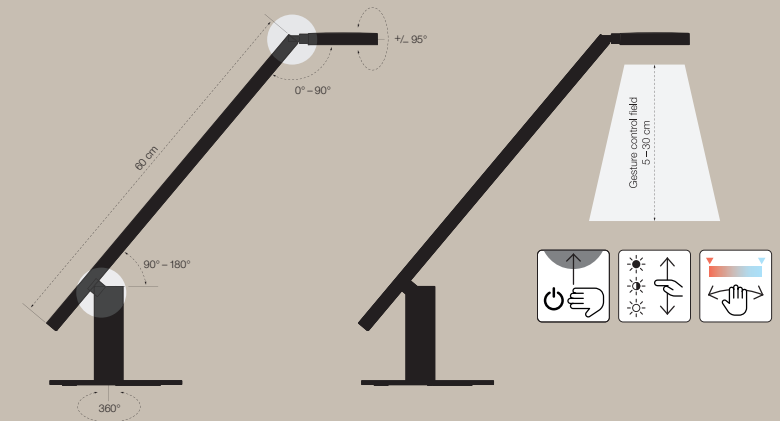

move to LITE

LUCTRA® TABLE LITE 9214 01

LED Tischleuchte mit biologisch wirksamem Licht und innovativer Gestensteuerung

- Unterstützt den individuellen Tagesrhythmus und die innere Uhr mit optimaler Farbtemperatur und Intensität des Lichtes
- Realitätsnahe Imitation des Tageslichtes für gesunde Hormonproduktion und mentales Wohlbefinden
- Intuitive dreidimensionale Gestensteuerung für die Einstellung der Lichtstärke und Lichtfarbe
- Gleichmäßige Ausleuchtung des Arbeitsplatzes
- Realistische Farbwiedergabe und Kontrast durch eng tolerierte Binings
- Universeller USB-C Anschluss für das Betreiben der Leuchte über einen Laptop oder eine externe Batterie

78°

>50.000 h

2.700–
6.500 K

www.tuv.com
ID 1111274648

900 lm/660 lx at
0.5 m height

Ra/CRI >90

kWh
1.000 h ca. 12

On/Off
via gesture

Colour
temperature
via gesture

Light/Dark
via gesture

LUCTRA

LUCTRA® is a brand of DURABLE

DURABLE · Hunke & Jochheim GmbH & Co. KG
Westfalenstraße 77–79 · 58636 Iserlohn · Germany
Phone +49 2371 662445
info@luctra.eu · luctra.eu